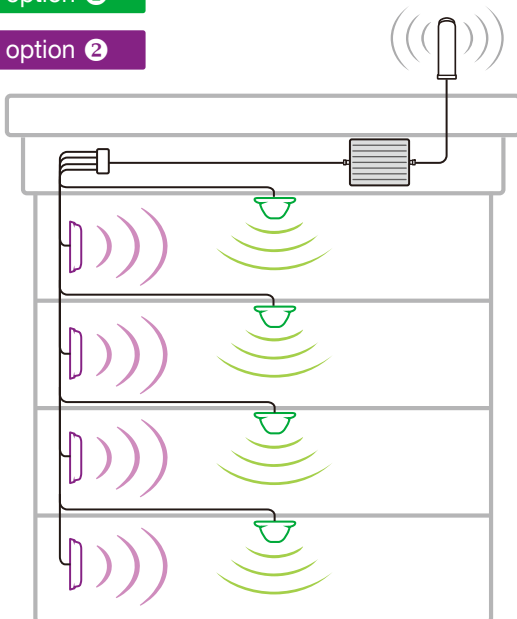

SPECIFICATIONS

Uplink Frequencies:	698-716 / 776-787 / 824-849 / 1710-1755 / 1850-1915 (MHz)
Downlink Frequencies:	728-746 / 746-757 / 869-894 / 1930-1995 / 2110-2155 (MHz)
Max Gain:	72 dB
Downlink power:	10 dBm
Input/Output Impedance:	50 Ω
Cable:	SC-400
RF Connectors:	N Female (both ends)
Compatible Antennas:	Omni, dome and panel

► Patent No. US 8,867,572 B1

Kit option 1

Kit option 2