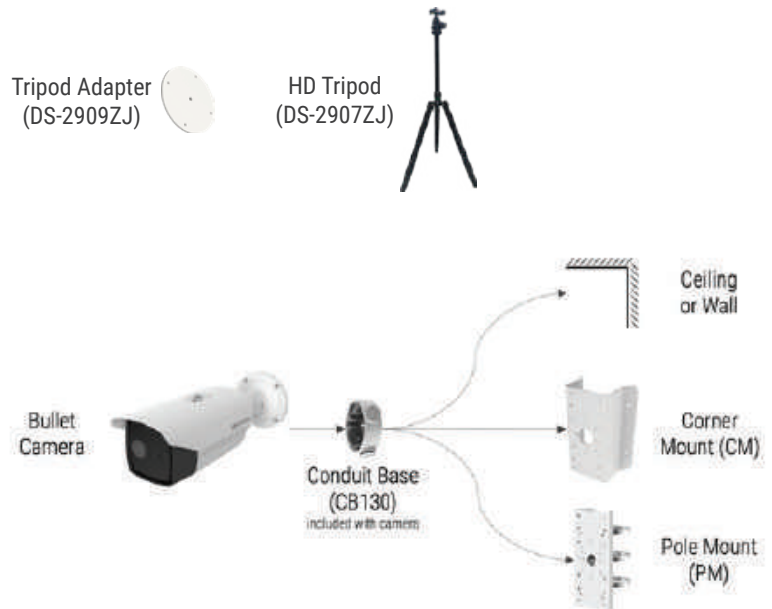

BETTER			
KEY FEATURES 0.9° F Accuracy Smart Measurement Mask Enforcement Automated Voice Alarms Rapid Screening		Short-range Turret Camera DS-2TD1217B-3/PA Effective Range: 2.6 to 4.9 ft.	The short-range turret and mid-range bullet cameras can be mounted on a tripod for a portable solution or affixed to a wall or ceiling for a long-term solution. The cameras can measure skin-surface temperature of up to 30 faces at one time, providing faster, more accurate screening. Additional features include face mask detection and automated voice alarms. Limiting temperature measurements solely to detected faces reduces false alarms from other heat sources such as a cup of coffee.
		Mid-range Bullet Camera DS-2TD2617B-6/PA Effective Range: 4.9 to 9.8 ft.	
		Long-range Bullet Camera DS-2TD2636B-13/P Effective Range: 8.2 to 23 ft	The long-range bullet camera provides a longer and wider effective measurement range with a higher thermographic resolution. Equipped with face detection and mask detection. Model does not have a built-in speaker with voice alarms.
		Network Video Recorder DS-7608NI-I2/8P-2TB	The NVR rapidly deploys with the cameras to provide a simple visual interface for monitoring temperature alarms. This NVR also powers the camera via PoE and it can record camera video and alarms on the included 2 TB of storage.
		22" Monitor DS-D5022QE-B	This Full HD 22" LED-Backlit LCD monitor connects directly to the NVR via HDMI to show the operator which individual has an elevated skin-surface temperature.

Handheld Camera Bracket Diagram

Bullet Camera Bracket Diagram

Turret Camera Bracket Diagram