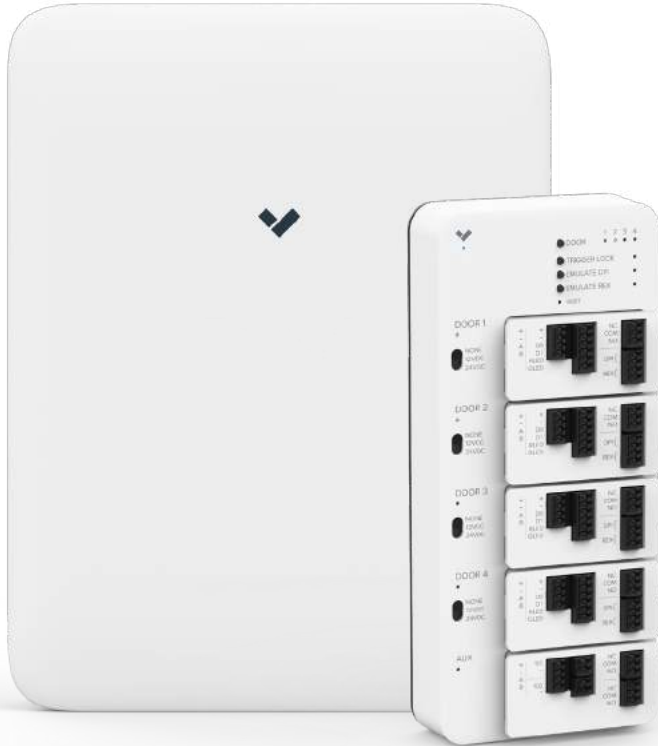

AC41 – Smart 4-Door Controller

Built from the ground-up, Verkada Access is security without the complexity.

Overview

- Simplified wiring with an integrated cable management system and screwless push-spring terminals.
- Works with 3rd party readers and credentials.
- Built-in testing interface for wired connections.
- Integrated power supply powers most door strikes and handles without additional wiring.

Key Features

- **Simple to Manage**
  Cloud-managed controller configures instantly and updates automatically.
- **Always Reliable**
  Built-in storage ensures uninterrupted door functionality.
- **Centralized Management**
  Managing doors, permissions, and users from anywhere with Verkada Command.
- **Increased Visibility**
  Seamlessly integrates with existing Verkada cameras for unparalleled visibility.