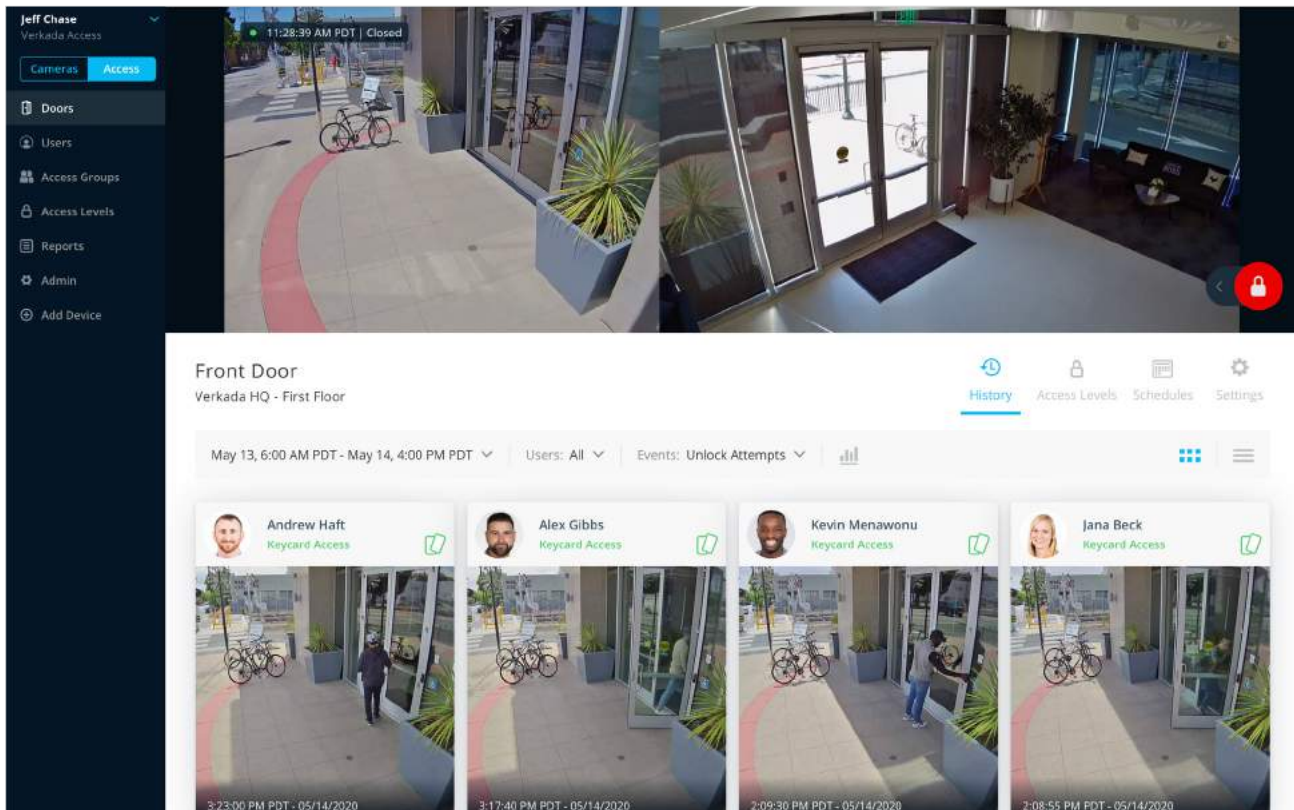

### Ready For Scale

- Cloud-based platform has no door/user limits
- Scale to thousands of doors across all locations
- No need to create virtual networks to sync access across sites

## Access Software Overview

Powerful features to gain greater visibility and control into your sites

Command, Verkada's cloud-based management software, is designed to deliver simple access and management for all doors, cameras, and users across all sites from virtually anywhere in the world.