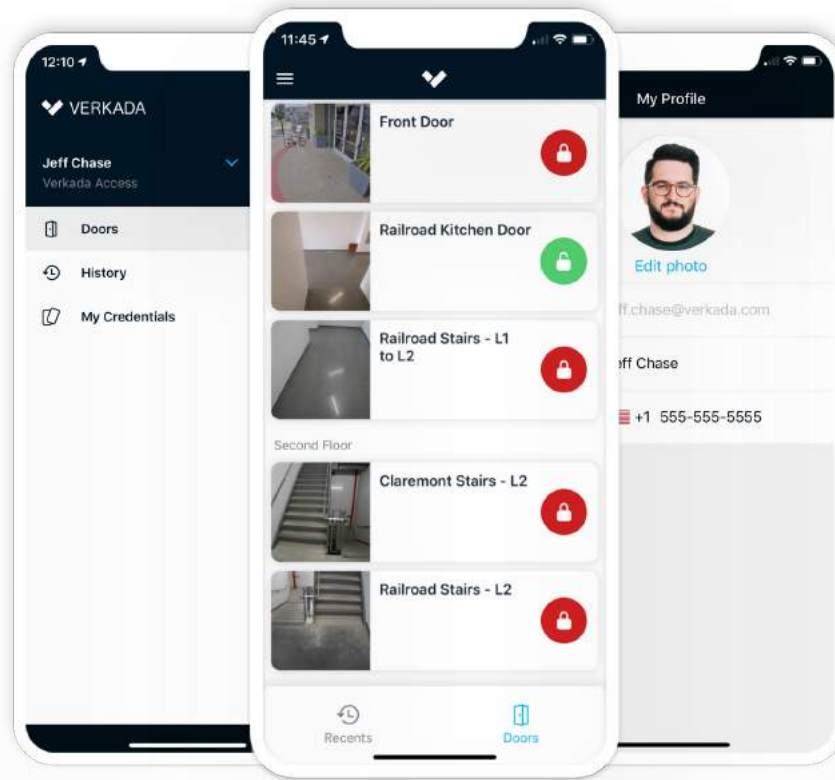

Verkada Pass App

Your digital key card to accessing buildings.

The Verkada Pass app makes it easy to unlock doors by just using your phone. By either tapping from inside the app or through Touchless Access made possible with Bluetooth, it has never been an easier, more convenient way to access buildings.

The Verkada Pass app is available on iOS and Android.

Download for iOS

apps.apple.com/us/app/verkada/id1157022527

Download for Android

play.google.com/store/apps/details?id=com.verkada.android