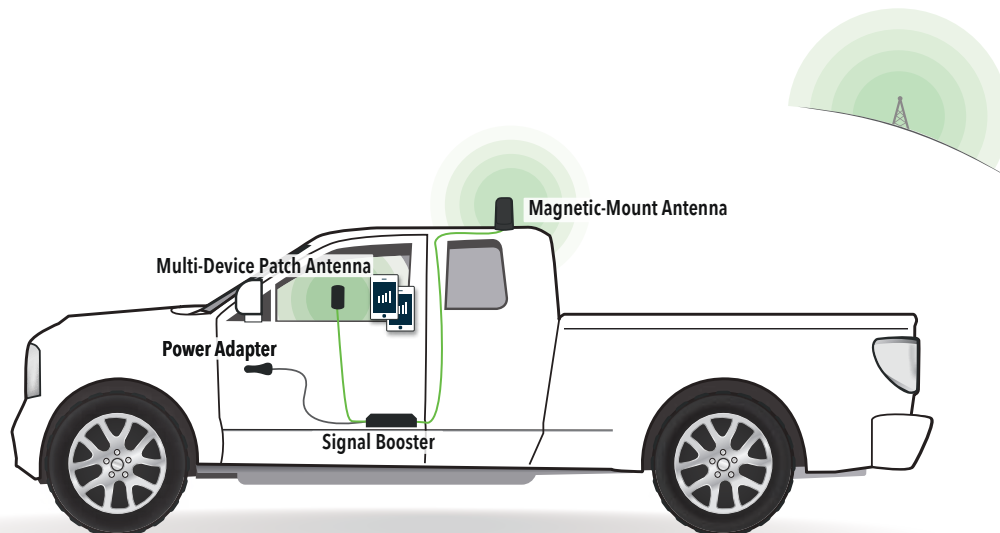

FUSION2GO ULTRA

Most Powerful 5G/LTE Cell Phone Signal Booster for Car, Truck or SUV

Specifications

Uplink Frequency (MHz):	698-716 / 776-787 / 824-849 / 1850-1915 / 1710-1755
Downlink Frequency (MHz):	728-746 / 746-757 / 869-894 / 1930-1995 / 2110-2155
Cellular Bands:	12 / 17 / 13 / 5 / 26 / 2 / 25 / 4
Supported Standards	5G, 4G, LTE cellular standards
Maximum Gain:	50 dB
Input Impedance:	50 Ω
Gain Adjustment:	20 dB (Automatic)
Maximum Uplink Power:	30 dBm
DC Power:	9-15V
VWSR:	≤ 2.0
RF Connectors:	FME Male (both ends)
Power Consumption:	$\leq 15W$
Operation Temperature:	-4° to +158° F
Dimensions:	8 x 4 x 1.4 inches
Weight:	2.25 lbs
Certification:	FCC ID: RSN-F2GULTRA Contains FCC ID: 2ATPO-PB03
	IC: 7784A-F2GULTRA Contains IC ID: 23236-PB03

Installation Example

Quickly optimize your setup with the 'SureCall' mobile app that is available in the Google Play or Apple's App Store