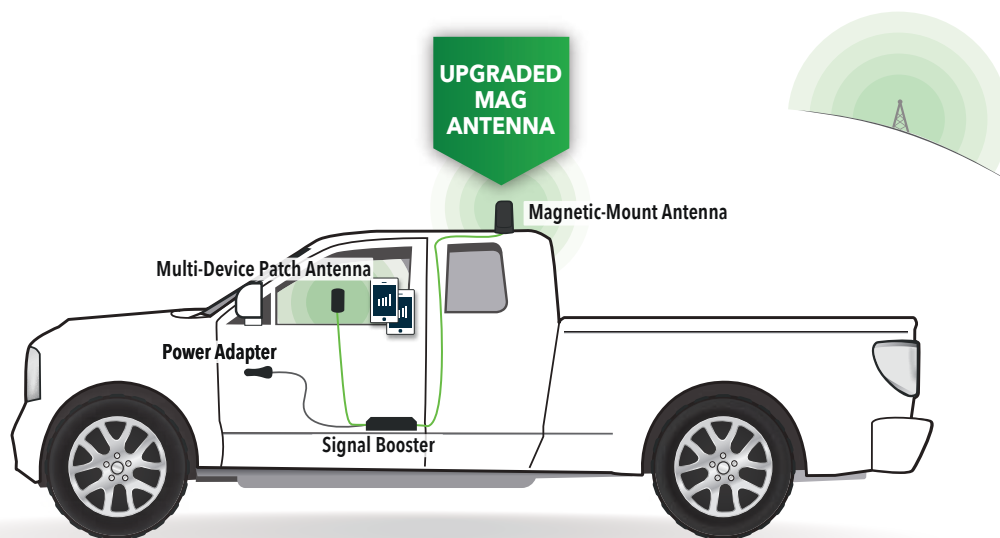

FUSION2GO XR

High-Performance Cell Phone Signal Booster
for Car, Truck or SUV

Specifications

Uplink Frequency (MHz)	698-716 / 776-787 / 824-849 / 1850-1915 / 1710-1755
Downlink Frequency (MHz):	728-746 / 746-757 / 869-894 / 1930-1995 / 2110-2155
Supported Standards	5G, 4G, LTE cellular standards
Maximum Gain:	50 dB
Input Impedance:	50 Ω
Gain Adjustment:	20 dB (Automatic)
Maximum Uplink Power:	29.0 dBm
DC Power:	6-15V
VWSR:	≤ 2.0
Exterior Cable:	LMR100 / 12.5 ft
RF Connectors:	FME Male (both ends)
Power Consumption:	$\leq 12W$
Operation Temperature:	-4° to +158° F
Dimensions:	5.625 x 4 x 1.125 inches
Weight:	1.43 lbs
Certification:	RSN-FUSION2GO5G (Fusion2Go 5G) Contains FCC ID: XPYNINAB1

Installation Example

Quickly optimize your antenna separation with the 'SureCall' mobile app that is available in the Google Play or Apple's App Store