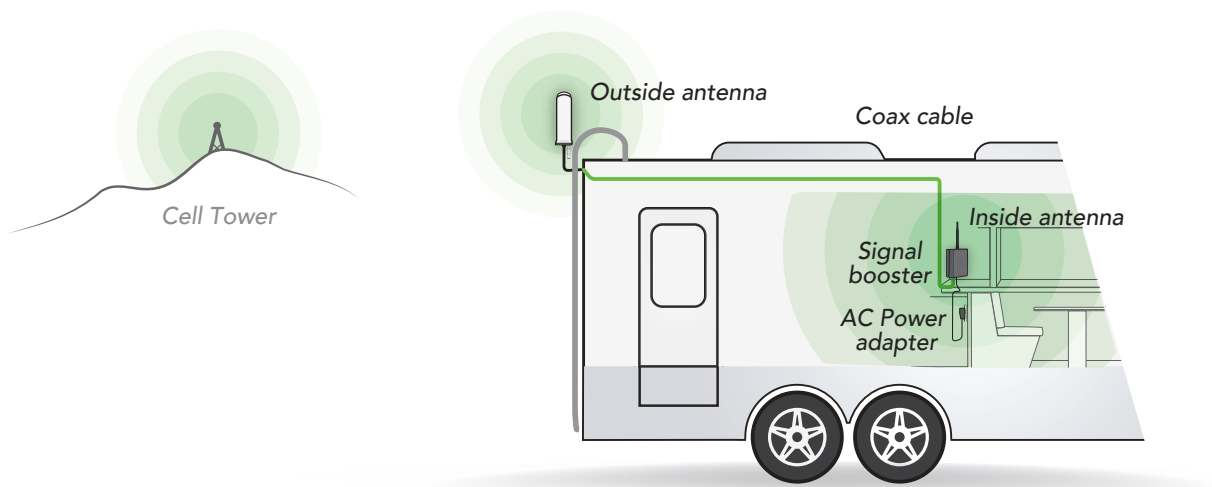

FUSION2GO XR RV

High-Performance Cell Phone Signal Booster for RVs, Motorhomes and Trailers

Specifications

Uplink Frequency (MHz):	698-716 / 776-787 / 824-849 / 1850-1915 / 1710-1780
Downlink Frequency (MHz):	728-746 / 746-757 / 869-894 / 1930-1995 / 2110-2180
Supported Standards:	5G, 4G, LTE cellular standards
Cellular bands:	12 / 17 / 13 / 5 / 2 / 25 / 4
Maximum Gain:	50 dB
Input Impedance:	50 Ω
Gain Adjustment:	20 dB (Automatic)
Maximum Uplink Power:	29.0 dBm
DC Power:	6-15V
VSWR:	≤ 2.0
Exterior Cable:	SC-240 / 40 ft
RF Connectors:	FME Male (both ends)
Power Consumption:	$\leq 12W$
Operation Temperature:	-4° to +158° F
Dimensions:	5.625 x 4 x 1.125 inches
Weight:	1.43 lbs
Certification:	FCC: RSN-FUSION2GO5G Contains FCC ID: XPYNINAB1

Quickly optimize your antenna separation with the 'SureCall' mobile app that is available in the Google Play or Apple's App Store