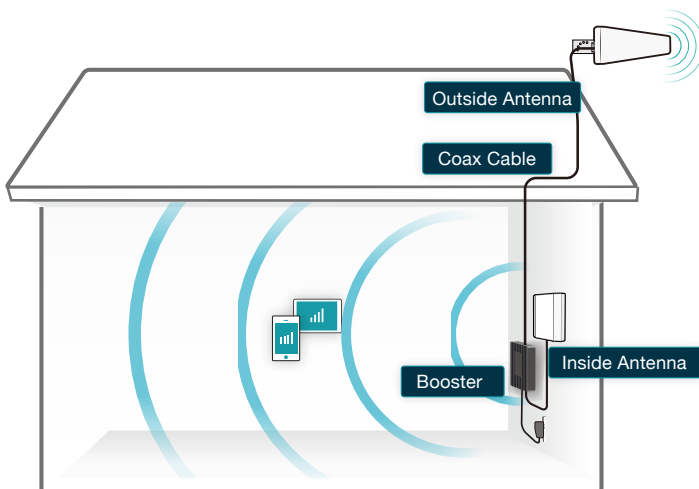

SureCall Fusion4Home

Improving Cell Service for Homes up to 4,000 sq. ft.

Specification

Model No.	Fusion4Home
Uplink Frequency Range (MHz):	698–716 / 776–787 / 824-849 / 1850–1915 / 1710–1755
Downlink Frequency Range (MHz):	728–746 / 746–757 / 869–894 / 1930–1995 / 2110–2155
Supported Standards:	CDMA, WCDMA, GSM, EDGE, HSPA+, EVDO, LTE and all cellular standards
Impedance:	75Ω donor port / 50Ω server port
Maximum Gain:	Cellular - 65 dB / PCS - 72 dB / LTE(A) - 63.5 dB / LTE(V) - 64 dB / AWS - 71 dB
Noise Figure:	8 dB
VSWR:	≤2.0
Max Uplink Power:	26.0 dBm
Maximum Output Power:	1 Watt EIRP
Cable:	RG6 / SC-240
RF Connectors:	F Female donor port / N Female server port
AC Power Transmitter:	Input AC 110V, 60 Hz; Output DC 5-15V
Power Consumption:	<15W
Dimensions:	7.875 x 5 x 1.188 inches
Weight:	2 lb 3 oz.
Certifications:	FCC: RSNF4HOME / IC: 7784A-F4HOME

Specifications are subject to change. Specifications contained within apply only to products meeting the latest FCC Certification Guidelines.

Installation Example:

SureCall Fusion4Home Yagi/Panel kit

Model name	Model number	Outside Antenna	Inside Antenna
Fusion4Home Omni / Whip	SC-PolyH-72-ORA-Kit	Omni	Whip
Fusion4Home Yagi / Whip	SC-PolyH-72-YRA-Kit	Yagi	Whip
Fusion4Home Yagi / Panel	SC-PolyH-72-YP-Kit	Yagi	Panel

All kits ship complete with indoor and outdoor antennas, RG-6 / SC-240 coax cables and power supply