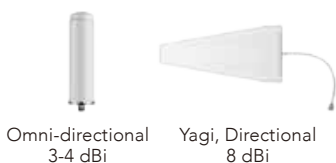

Fusion4Home connects users across the United States using an upgraded booster that delivers 2X more uplink power to reach towers at greater distances than ever before. And now, coupled with increased gain, the Fusion4Home further expands indoor coverage for those who work, live or vacation at the edge of the cellular network. Customize this cell phone signal booster kit with multiple outside and inside antenna options that can be tailored to meet the exact needs of your building.

- New and improved booster with 2X more uplink power that makes faraway cell towers feel closer than ever
- Boosts voice, text and 4G LTE data signal for all US cell carriers
- Increases indoor cell coverage up to 4,000 sq. ft.
- Newly added gain expands indoor cell coverage for those located at the edge of the network
- Includes all components needed for a DIY installation
- Customizable kit options for outside and inside antennas
- Compatible with all cellular devices, including hotspots

Package Contents

All kits ship complete with indoor and outdoor antennas and coax cables.

Model name	Model number	Outside Antenna	Inside Antenna
Fusion4Home Omni / Whip	SC-PolyH-72-ORA-Kit	Omni	Whip
Fusion4Home Yagi / Whip	SC-PolyH-72-YRA-Kit	Yagi	Whip
Fusion4Home Yagi / Panel	SC-PolyH-72-YP-Kit	Yagi	Panel

Outside Antennas