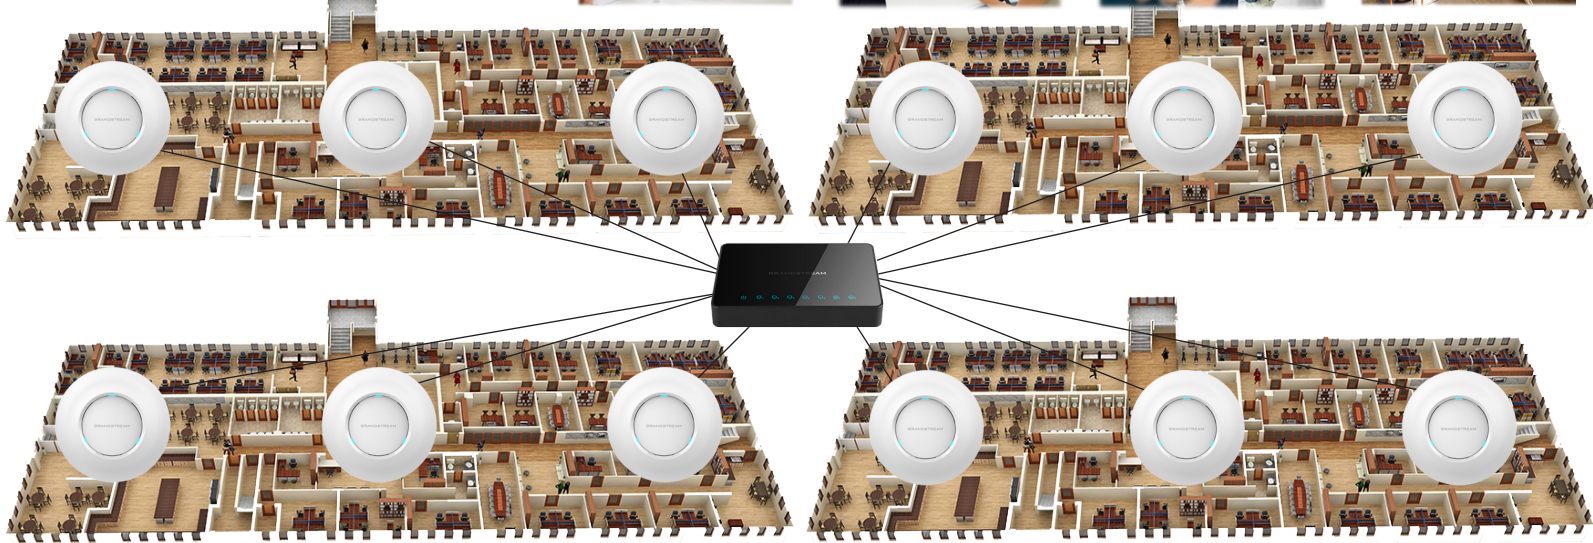

Enterprise

Marketing networks

Conference Room Networks

Sales Networks

Business Dev. Networks

Visitor Networks

Accounting Networks

WiFi x 16

Access Points x 300+

- ✓ Many Access points with many networks
- ✓ Separate networks for each department or area
- ✓ Different login credentials per network or share credentials between networks
- ✓ Setup and manage up 300+ APs centrally with the GWN7000