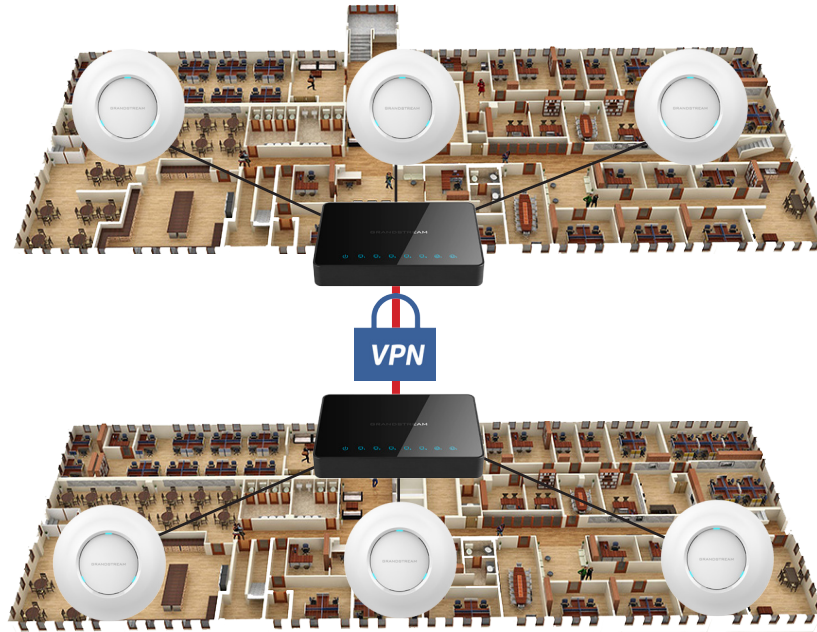

Access Points x 300+

- ✓ Many Access points with many networks
- ✓ Separate networks for each department or area
- ✓ Different login credentials per network or share credentials between networks
- ✓ Setup and manage up 300+ APs centrally with the GWN7000

Small to Medium Businesses

- ✓ Many access points that offer the same networks
- ✓ Move throughout the office without having to switch networks or re-login

Business with Multiple Locations

- ✓ Many APs, many networks, different login credentials
- ✓ VPN connection allows sharing of networks and resources between multiple locations

Hotels, Convention Centers, Dormitories

- ✓ Offer dedicated networks and different login credentials for guests, visitors, staff, meeting rooms, conference rooms and much more
- ✓ All APs are provisioned and managed from the centralized Web UI of the GWN7000
- ✓ Offer login landing pages to facilitate guest access to WiFi (coming soon)