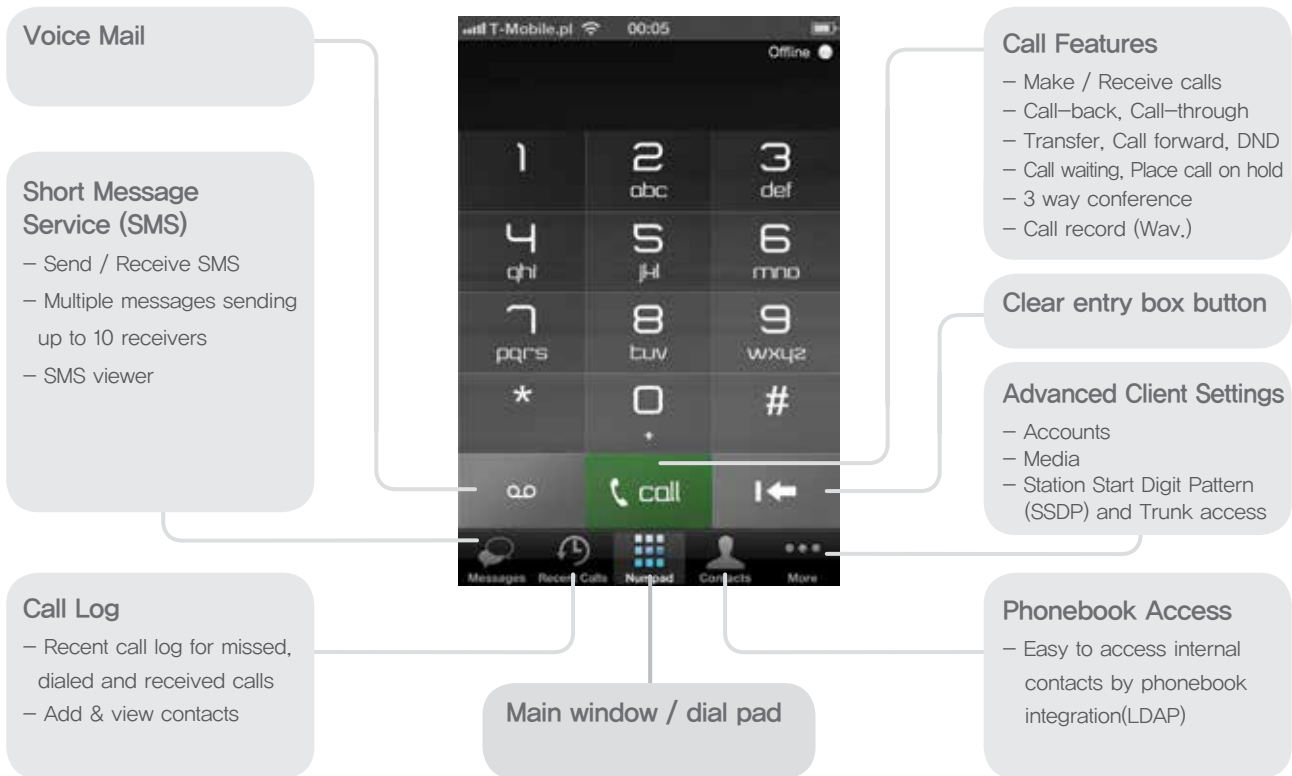

FEATURES

- Codec Support: G.711, G.729, G.722 for iOS, GIPS (enhanced G.711) support for Android
- High quality voice through network loss and voice correction
- Multiple language support

HARDWARE AND SOFTWARE REQUIREMENTS

	OS	CPU	DOWNLOAD	RESOLUTION	SUPPORTED MODELS
Android	Android 2.3/4.0	Minimum 1GHz	Google Play	480 x 800	– LG Optimus series – Samsung Galaxy S series, Galaxy Note series – Google Nexus S, Galaxy Nexus, Nexus 4 * Other Android models may lack necessary H/W requirement for iPECS Communicator
iOS	iOS 5.1 or higher	armv7	App Store	–	– iPhone 4th generation or later – iPad 2nd generation or later (iPad Mini included) – iPod Touch 4th generation or later

Minimum System Version (Software license required): iPECS-CM 3.0, iPECS-LIK 6.0 (Android & iOS)
iPECS-MG 2.0 (Android only)
iPECS SBG-1000 (Android & iOS)

The content of this document is subject to revision without notice due to continued progress in methodology, design and manufacturing. Ericsson-LG Enterprise shall have no liability for any error or damage of any kind resulting from the use of this document

© Ericsson-LG Enterprise Co., Ltd. 2015 Version 2.0

Ericsson-LG Enterprise Co., Ltd.
(431-749) 77, Heungan-daero 81 beon-gil, Dongan-gu, Anyang-si, Gyeonggi-do, South Korea
www.ericssonlg-enterprise.com | www.iPECS.com

iPECS is an Ericsson-LG Brand